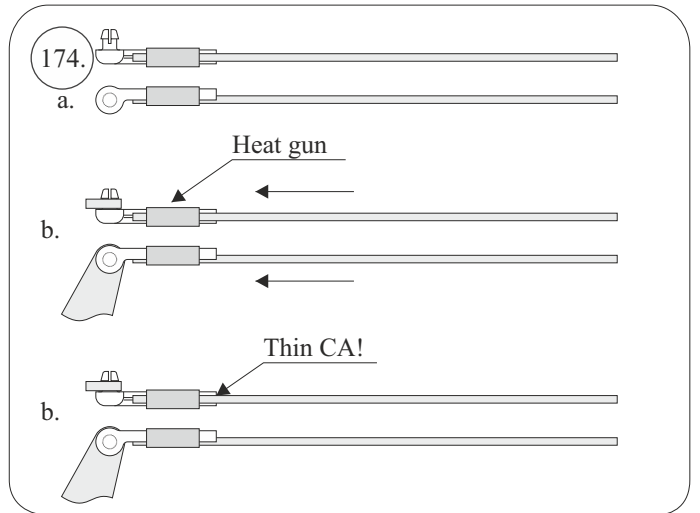

25/CLIK

840 mm

950 mm

120g

Li-pol 2s
250-350

ENJOY!