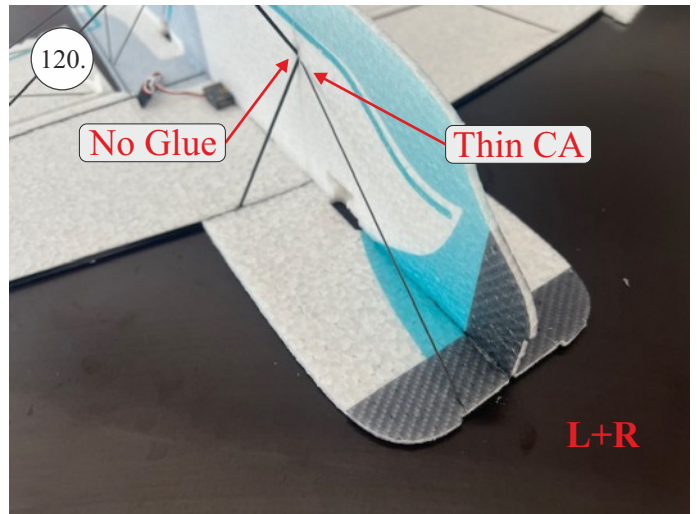

25/CLIK

840 mm

950 mm

120g

Li-pol 2s
250-350

ENJOY!