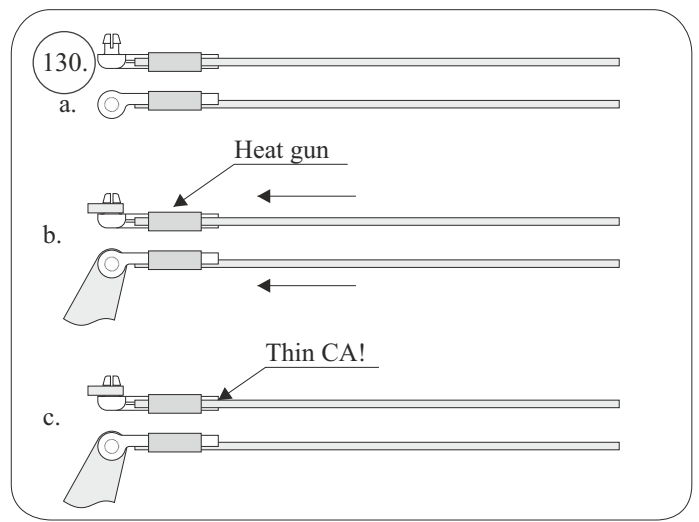

25/CLIK

840 mm

950 mm

120g

Li-pol 2s
250-350

ENJOY!