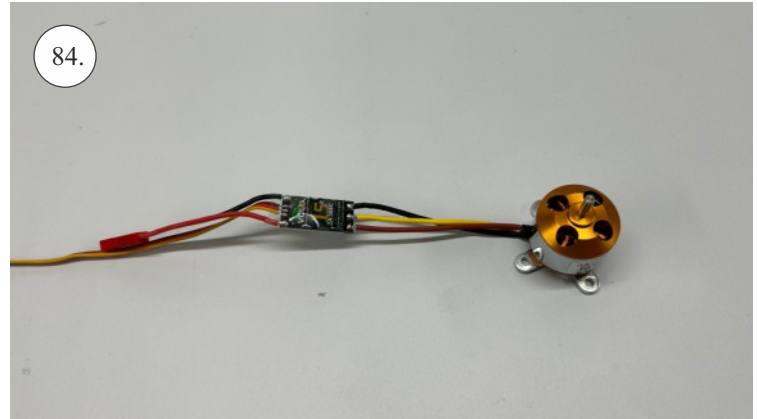

# FLASH CL

*The spirit of control line*

Doporučujeme:

motor: 2212/1000kv

vrtule: 9x4,6

regulátor: 15A

baterky: 3s 850mAh

timer/přijímač

# M 1:1

40mm ... 2x (2pcs)  
80mm ... 1x (1pcs)  
100mm ... 2x (2pcs)  
125mm ... 1x (1pcs)  
485mm

40mm ... 1x (1pcs)

40mm ... 1x (1pcs)

80mm ... 1x (1pcs)

min. 10mm!

..... 100mm ... 2x (2pcs)

(125) mm ... 1x (1pcs)