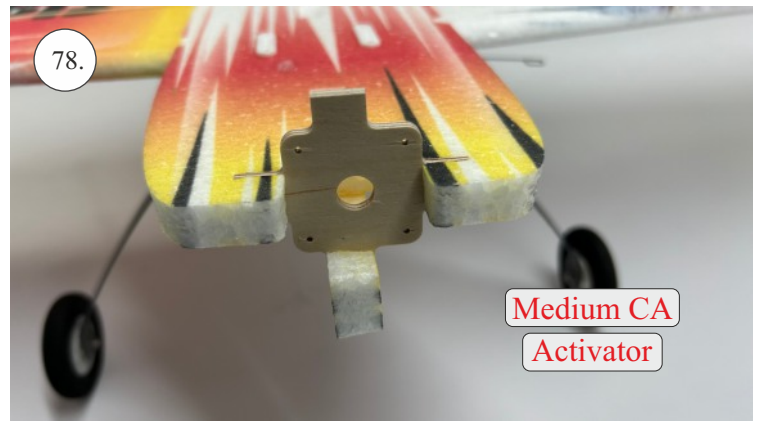

# FLASH CL

*The spirit of control line*

Doporučujeme:

motor: 2212/1000kv

vrtule: 9x4,6

regulátor: 15A

baterky: 3s 850mAh

timer/přijímač

# M 1:1

40mm ... 2x (2pcs)  
80mm ... 1x (1pcs)  
100mm ... 2x (2pcs)  
125mm ... 1x (1pcs)  
485mm

40mm ... 1x (1pcs)

40mm ... 1x (1pcs)

80mm ... 1x (1pcs)

min. 10mm!

..... 100mm ... 2x (2pcs)

(125) mm ... 1x (1pcs)