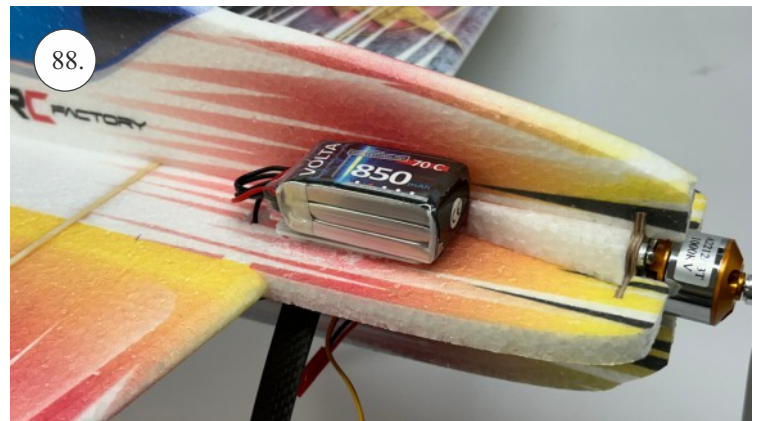

# FLASH CL

*The spirit of control line*

Doporučujeme:

motor: 2212/1000kv

vrtule: 9x4,6

regulátor: 15A

baterky: 3s 850mAh

timer/přijímač

# M 1:1

40mm ... 2x (2pcs)  
80mm ... 1x (1pcs)  
100mm ... 2x (2pcs)  
125mm ... 1x (1pcs)  
485mm

40mm ... 1x (1pcs)

40mm ... 1x (1pcs)

80mm ... 1x (1pcs)

min. 10mm!

..... 100mm ... 2x (2pcs)

(125) mm ... 1x (1pcs)